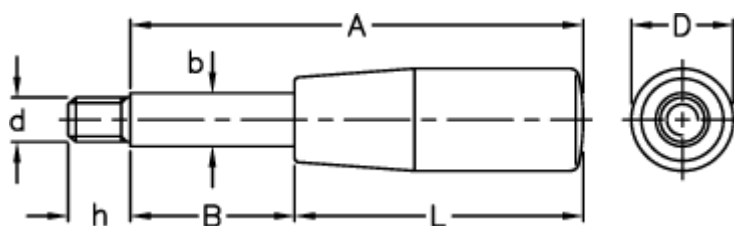

Article number: 2304003503
Description: E+G Lever arm
BL.366/10x95

Measures

A	= 95
b	= 10
B	= 45
D	= 21
d 6g	= M8
h	= 9
L	= 50